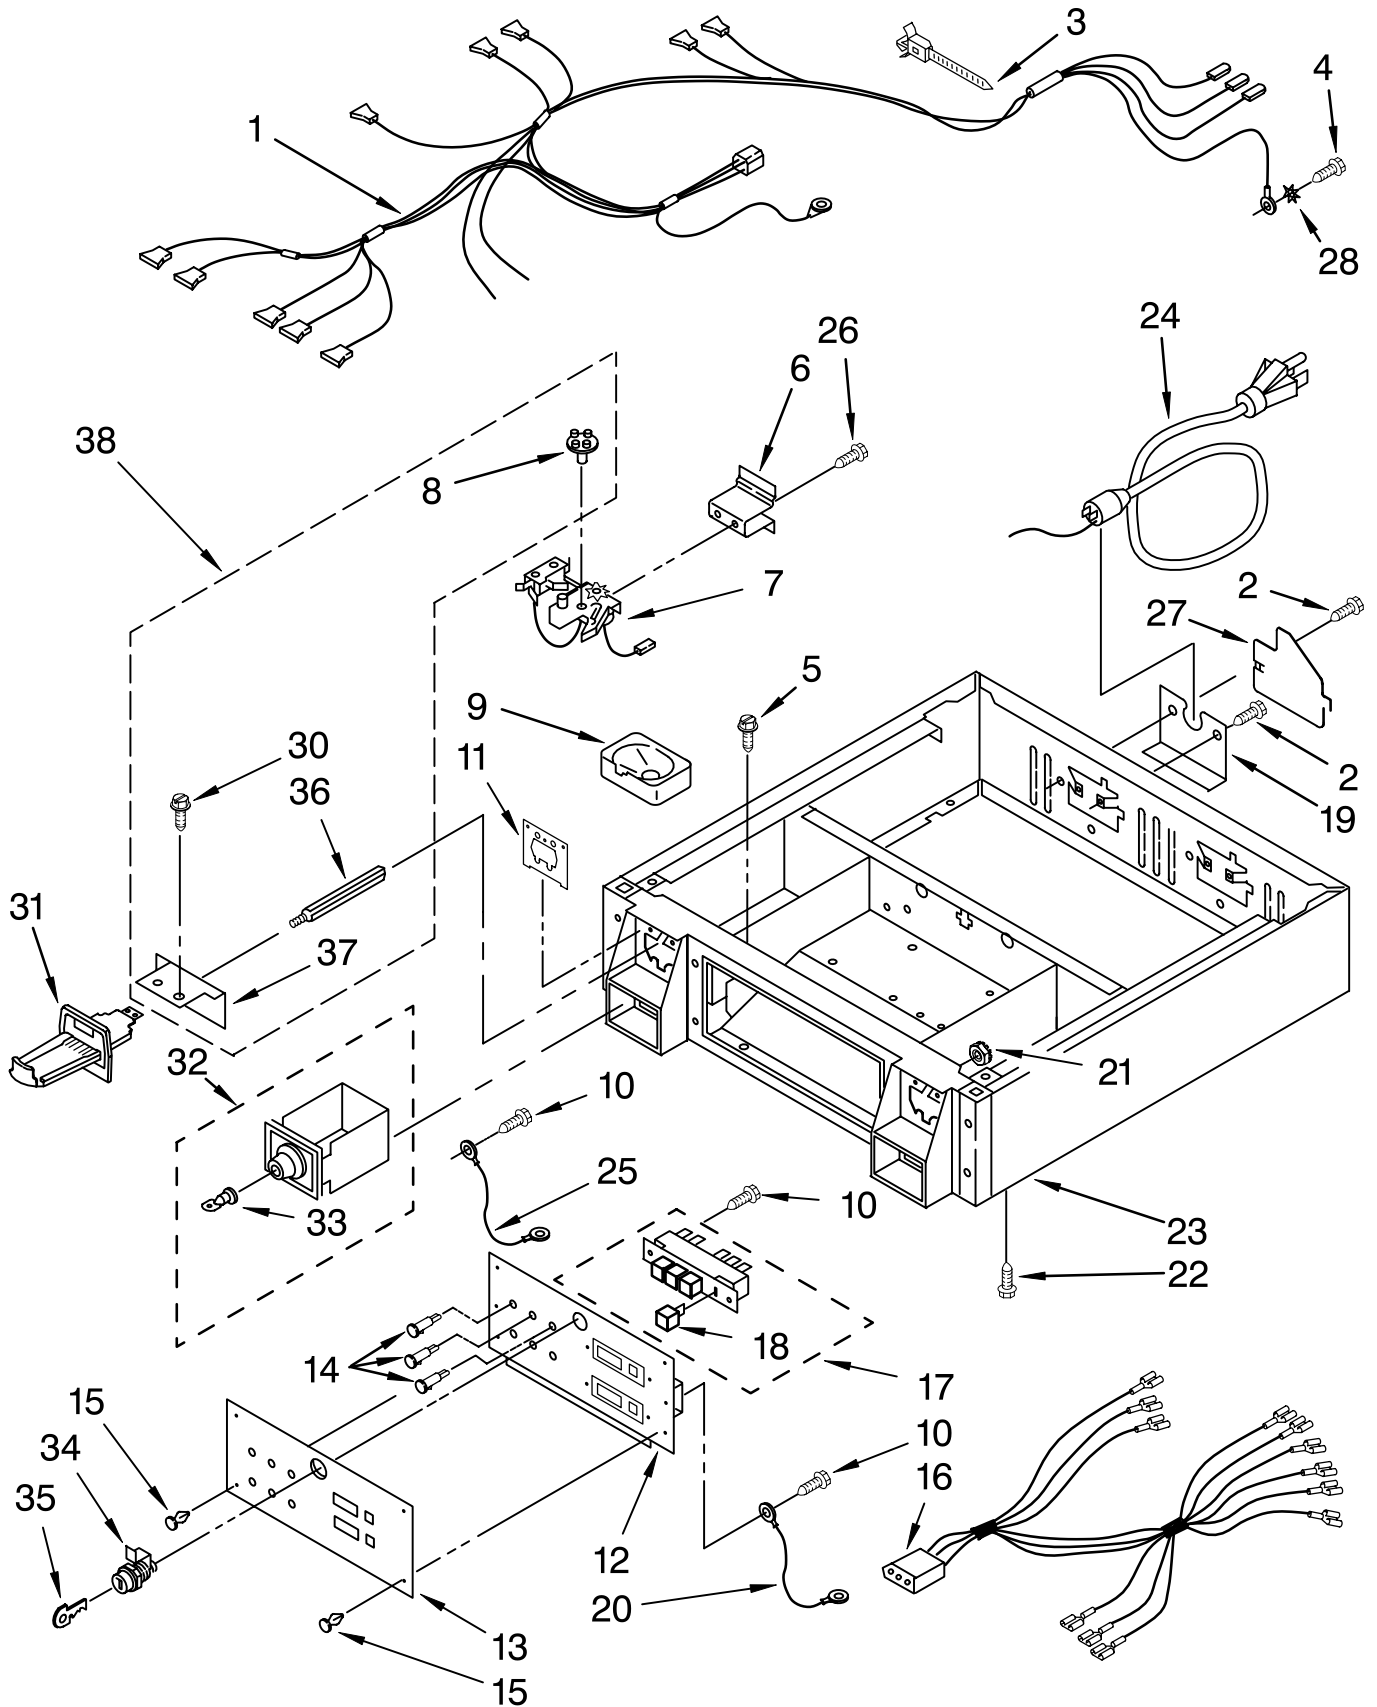

CONTROL PANEL AND SEPARATOR PARTS

For Model: CSP2761TQ0
(White)

FOR ORDERING INFORMATION REFER TO PARTS PRICE LIST

CONTROL PANEL AND SEPARATOR PARTS

For Model: CSP2761TQ0
(White)

Illus. No.	Part No.	DESCRIPTION	Illus. No.	Part No.	DESCRIPTION	Illus. No.	Part No.	DESCRIPTION
1	8283295	Harness, Wire (2)	17	8316437	Switch, Pushbutton (2)	33		Key (Money Box) (When Ordering Specify Vendor And Key Number)
2	3400000	Screw, 10-24 x 3/8	18	8316433	Pushbutton	34	8316526	Security Lock/Key And Cam Assembly
3	3391018	Tie, Cable	19	3390189	Strain Relief	35		Key (Service Door) (When Ordering Specify Vendor And Key Number)
4	697776	Screw, 10-32 x 5/8	20	8539882	Jumper Wire	36	8318517	Bolt, Slide Mechanism
5	98139	Screw, 8-32 x 5/16	21	3400029	Nut, 10-32 (6)	37	3390424	Slide Extension
6	3390115	Bracket, Timer (2)	22	3400500	Bolt, 5-16 x 18 (2)	38	3390615	Screw & Cam Bag Assembly
7	3389668	Timer (Includes 4-Pin Cam) (2)	23	3978853	Collar			Coin Mechanism Parts May Be Ordered From Whirlpool Or Vendor(s) Listed Below.
8		Cam	24	3401402	Cord, Power			
	3387974	3-Pin (60 Min.)	25	3401699	Jumper Wire (Ground)			◆ ESD 270 New Jersey Dr. Fort Washington, PA 19034 1-800-523-1510 info@esdcoin.com
	339855	4-Pin (45 Min.)	26	3400094	Screw, 10-32 x 3/8			
	343777	6-Pin (30 Min.) *Also Available	27	3396795	Cover, Terminal Block (2)			
	339854	9-Pin (20 Min.)	28	3390443	Retainer, Terminal (2)			
	339853	12-Pin (15 Min.)			Following Parts Supplied On Whirlpool Coin Equipped Models Only.			
9	385421	Funnel, Coin (2)	30	96435	Screw, 10-32 x 3/8			
10	303921	Screw, 8-32 x 3/8	31	8316520	Slide Mechanism (Vertical 8-Coin) (Dollar Vend) Inserts (Not Shown)			
11	3954761	Plate, Chute Adapter (2) (Includes Illus. 9)		8316264	Blank			
12	3979100	Panel, Control		8316265	25¢			
13	8527831	Insert, Decorative	32	8316525	Money Box W/Lock			
14		Lamp, Indicator						
	3979325	Red						
	3979326	Amber						
	3979327	Blue						
15	354239	Rivet (4)						
16	8283296	Wire Jumper (2) (Light & Switch)						

FOR ORDERING INFORMATION REFER TO PARTS PRICE LIST